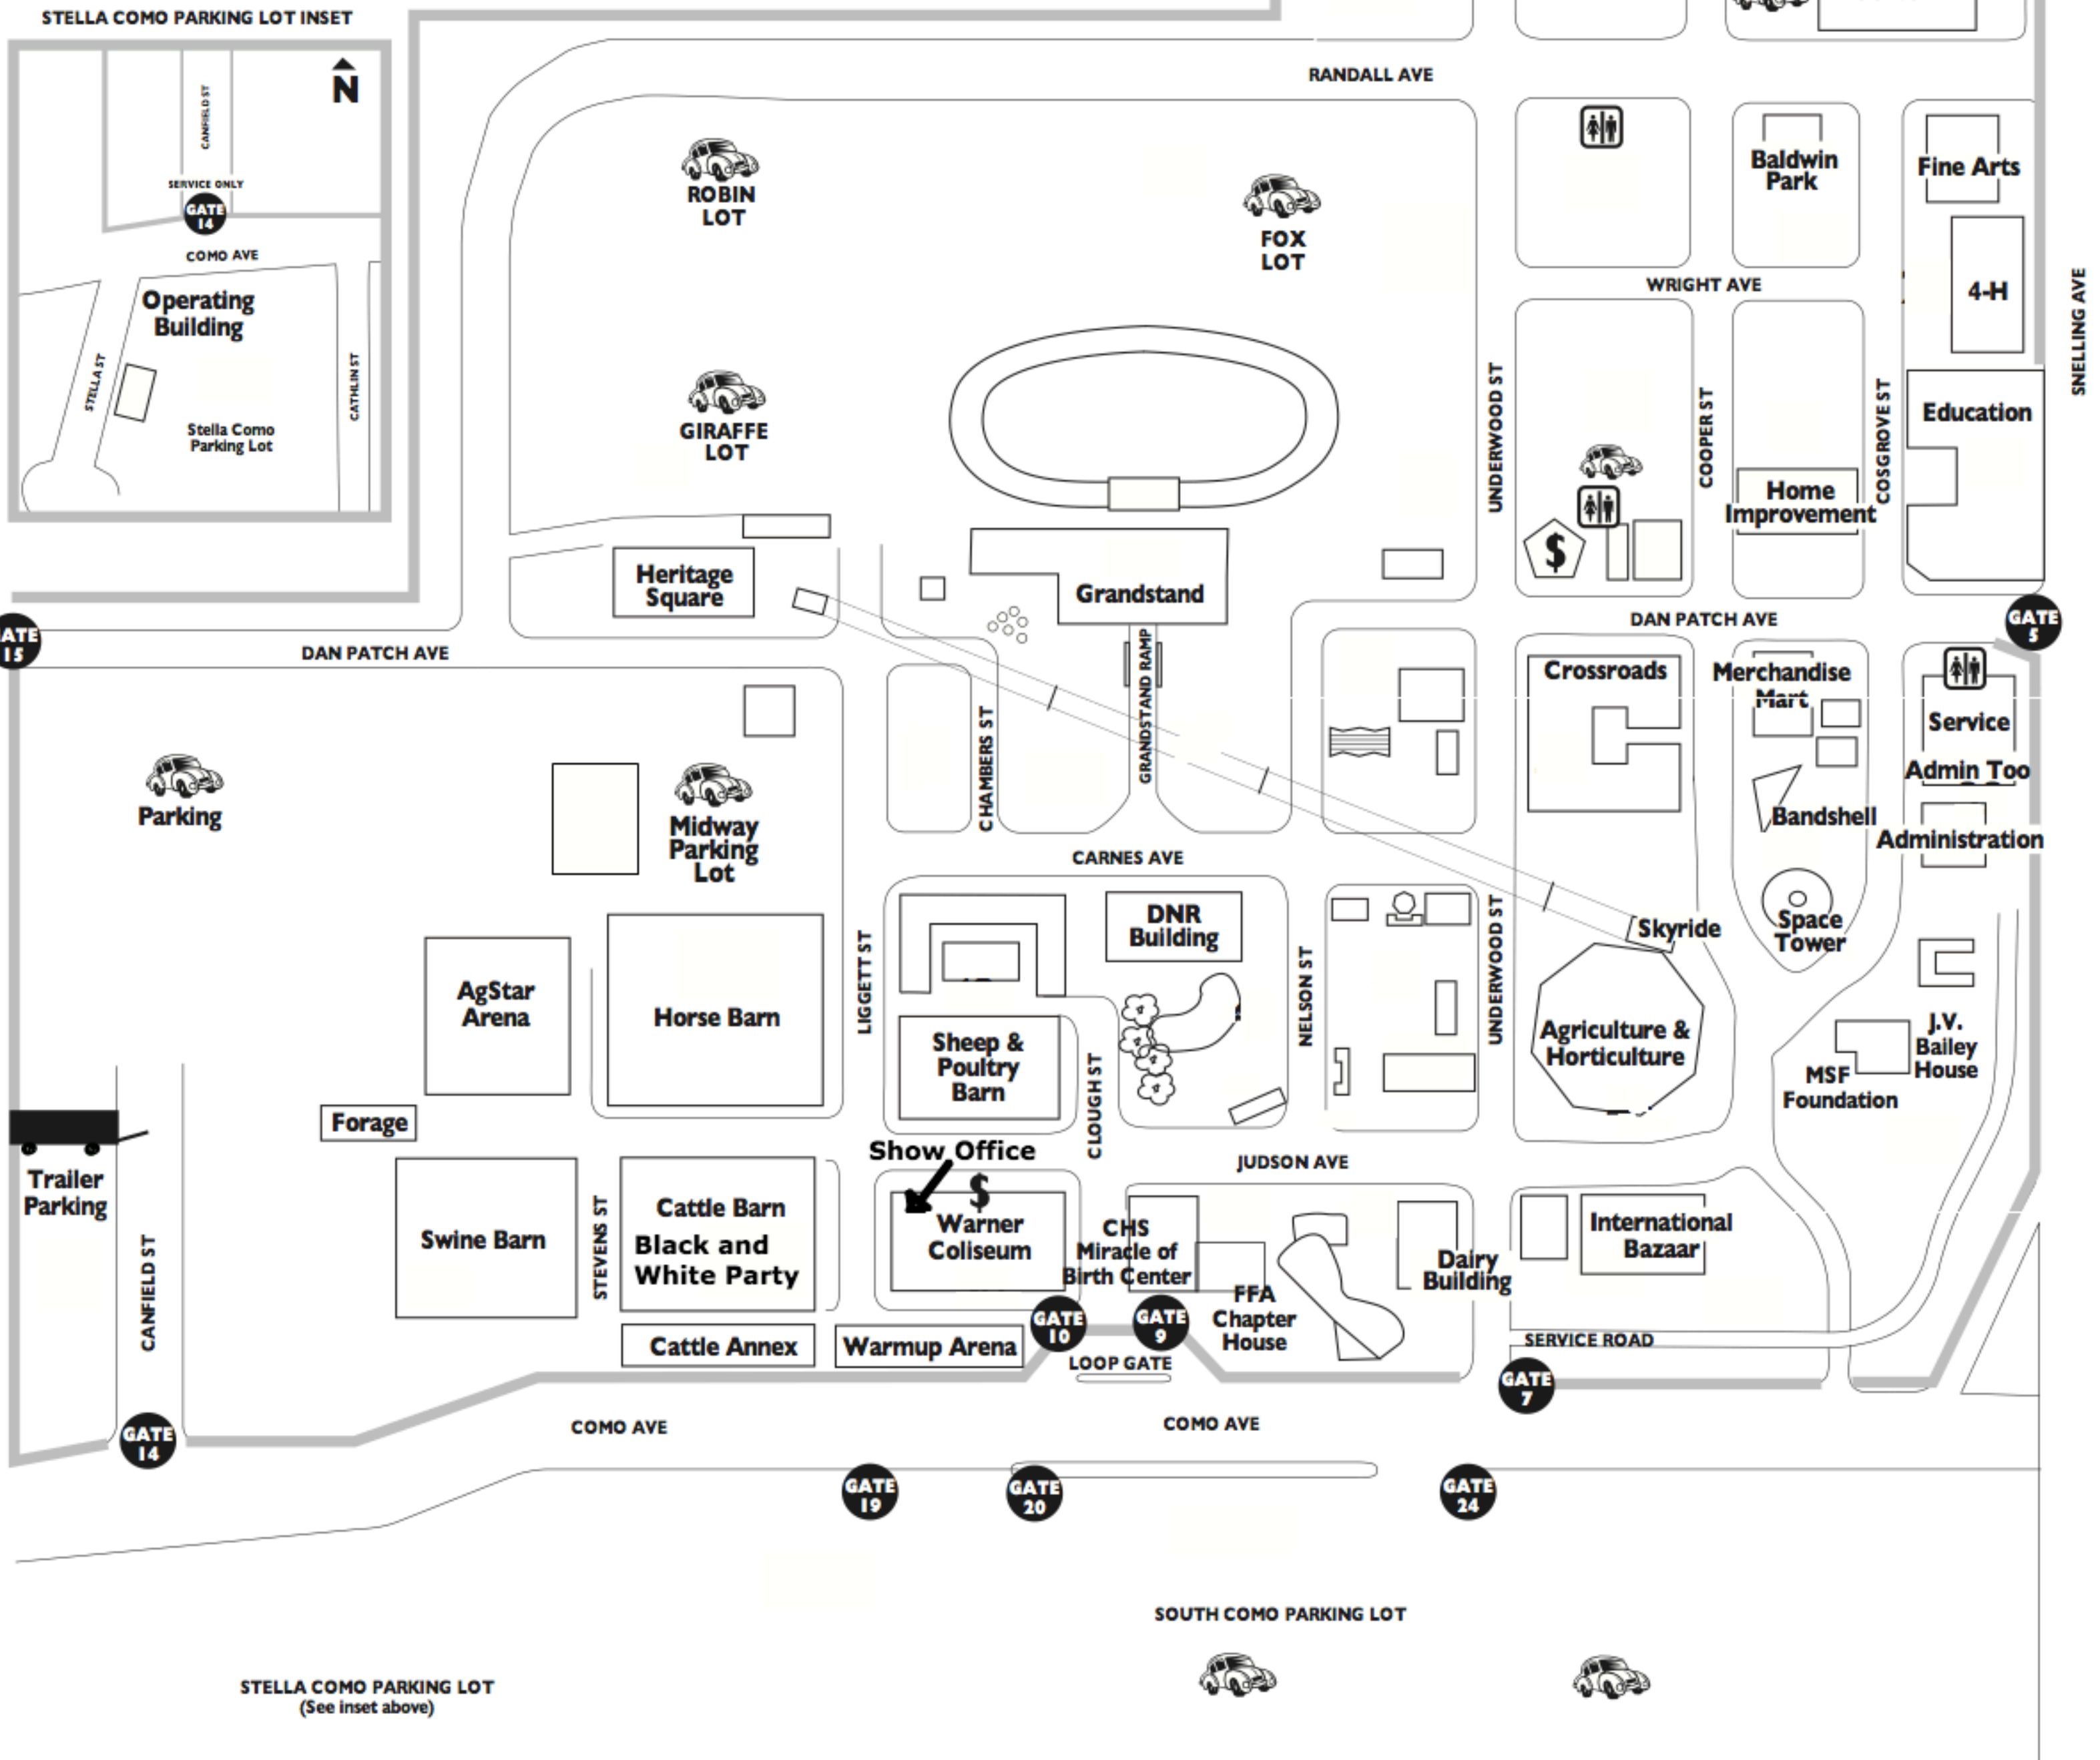

MINNESOTA STATE FAIRGROUNDS

F.A.S.H. Horse Show

LEGEND

Parking

Restrooms

Cash Machines

Trailer Parking

STELLA COMO PARKING LOT (See inset above)